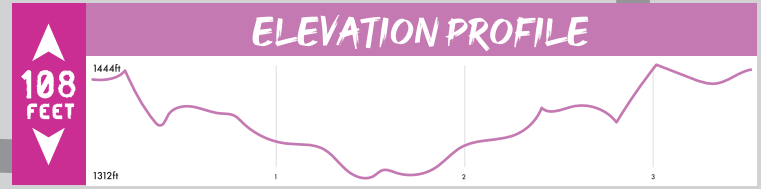

E. Farm Road 223

E. Farm Road 170

MO 125

2

1

E. Farm Road 227

E. Farm Road 174

3

E. Farm Road 229

3.1 MILES | 5 KILOMETERS

WARRIOR PRINCESS

HOSTED BY
HEARTLAND
 RACING CO. | MULTISPORT PRODUCTIONS

- INFORMATION
- PARKING
- RESTROOMS
- AID STATION
- MILE MARKERS
- ROUTE
- TRAIN TRACKS
- ROADS & PAVED AREAS