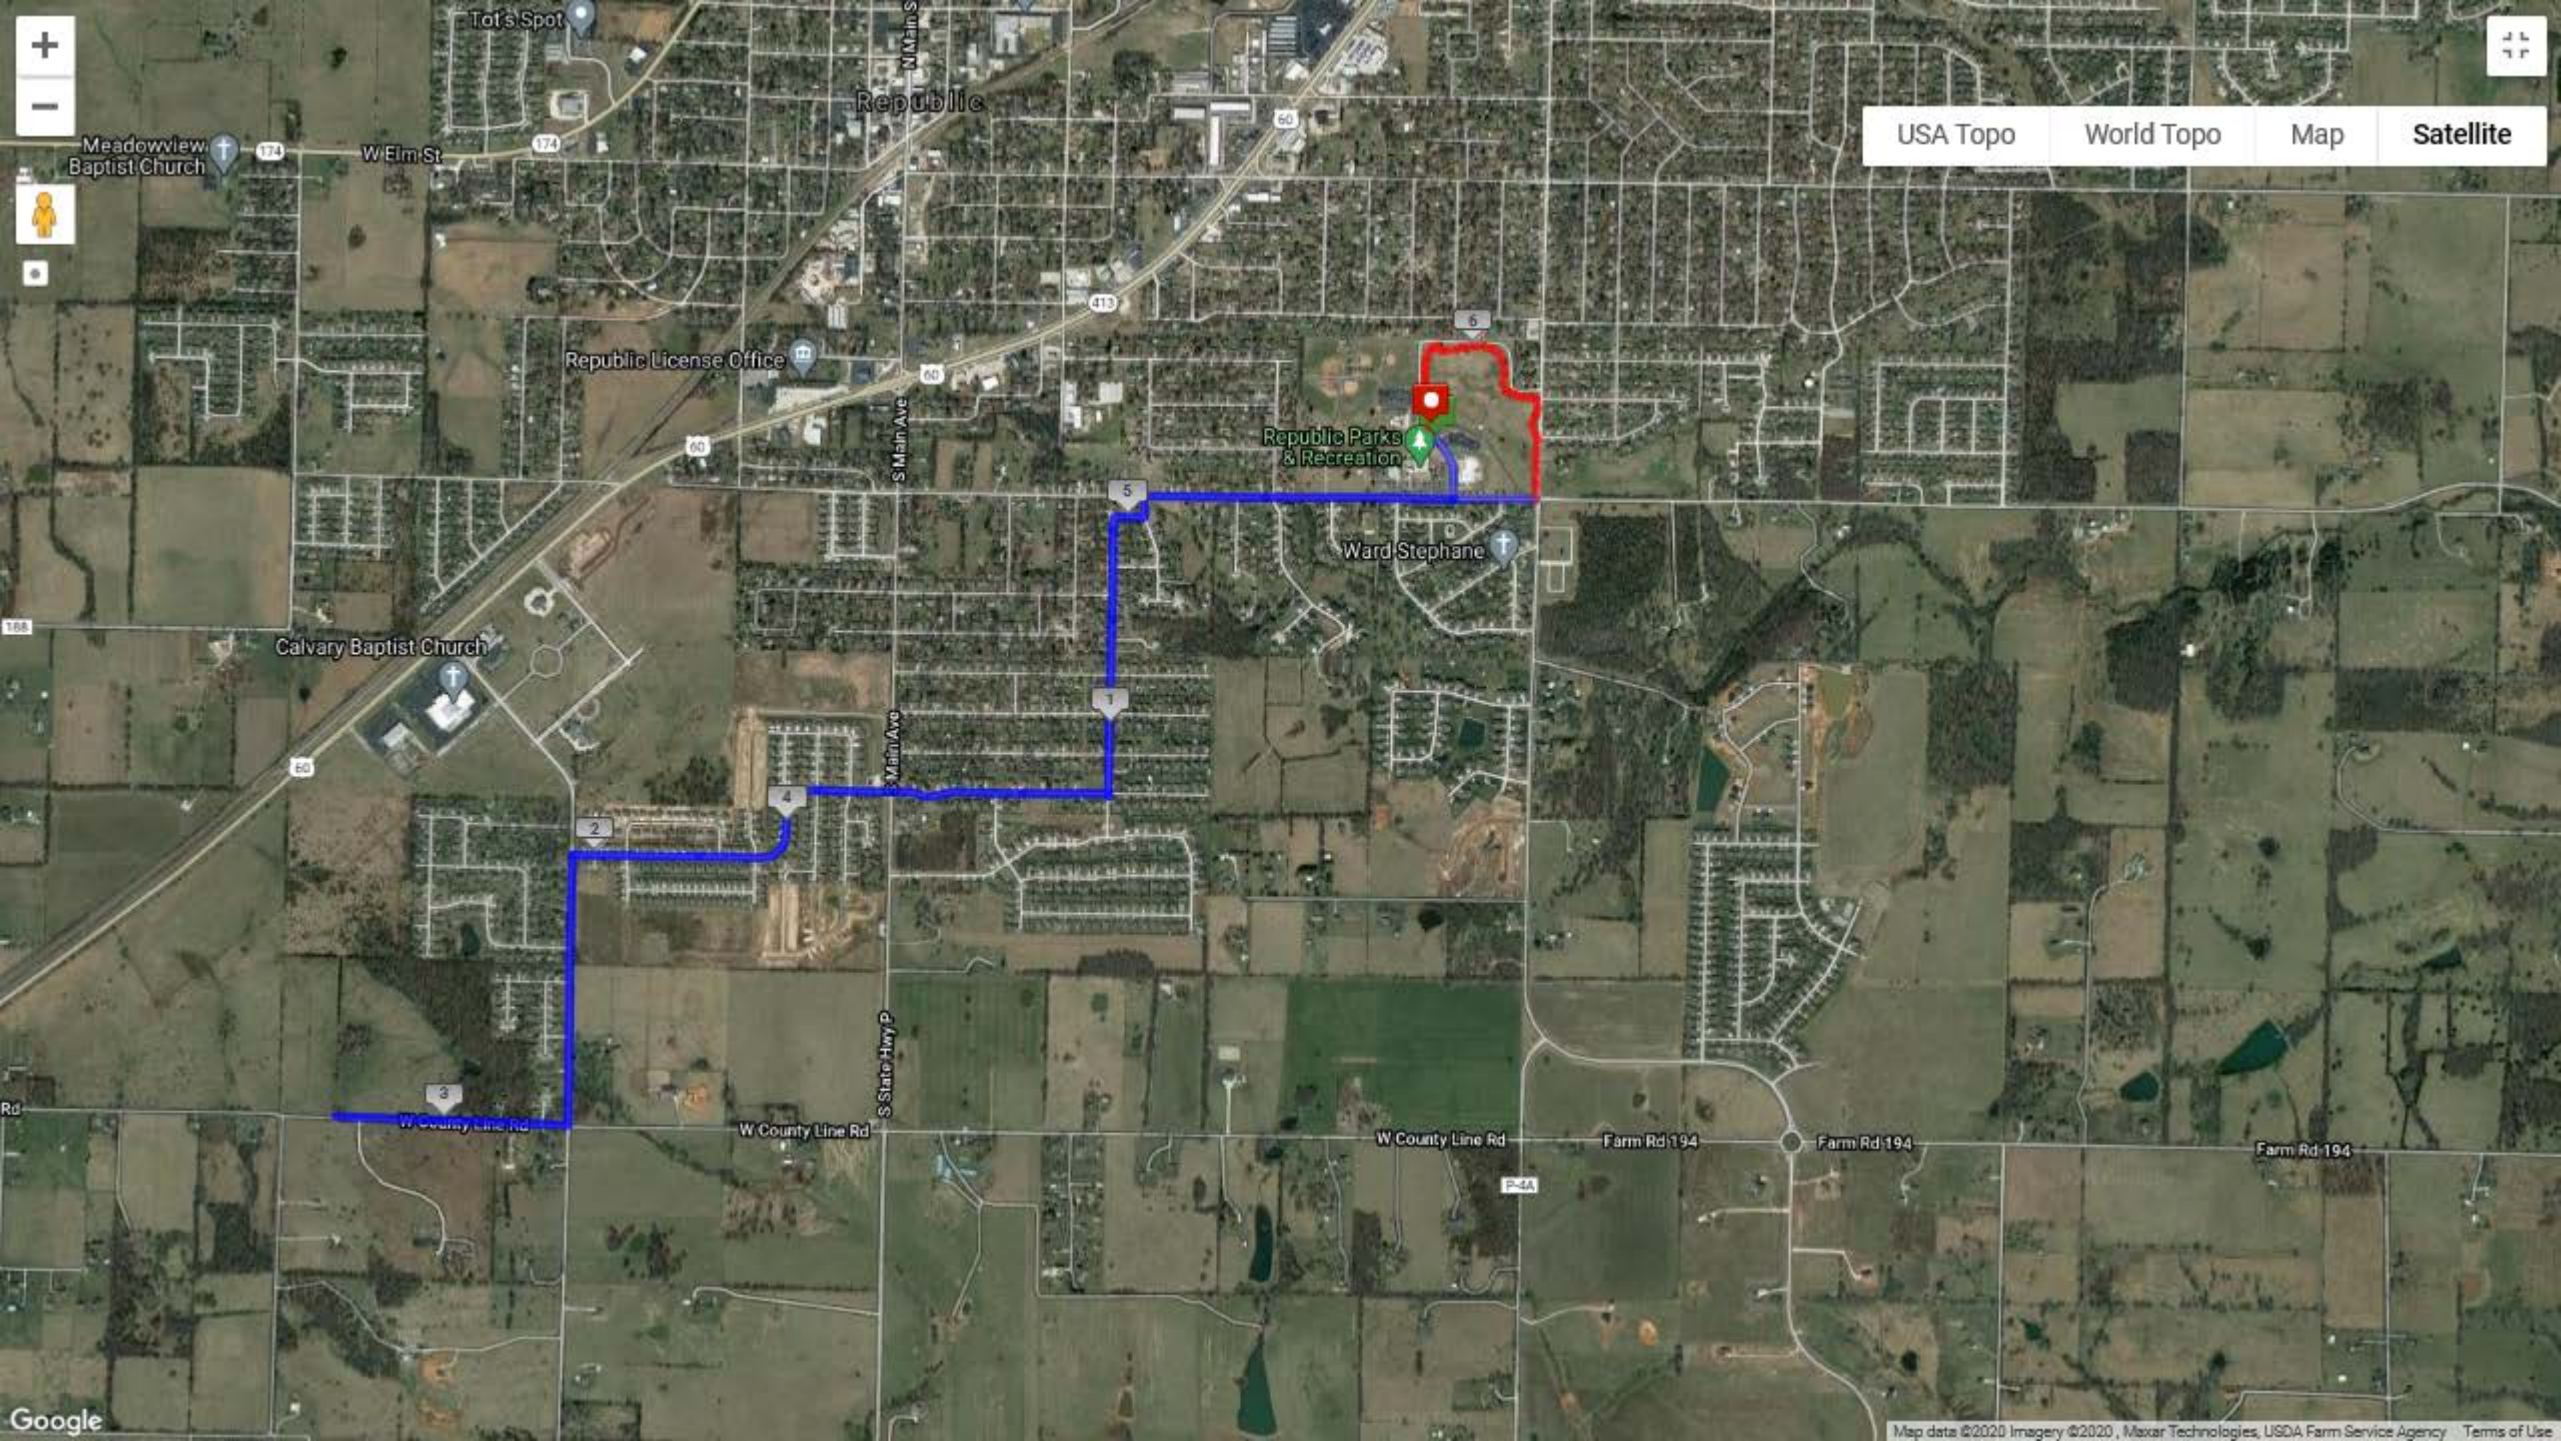

USA Topo World Topo Map Satellite

USA Topo

World Topo

Map

Satellite

Republic

Tot's Spot

Meadowview Baptist Church

W Elm St

Republic License Office

S Main Ave

Republic Parks & Recreation

Ward Stephane

Calvary Baptist Church

S Main Ave

W County Line Rd

W County Line Rd

S State Hwy P

W County Line Rd

Farm Rd 194

Farm Rd 194

Farm Rd 194

USA Topo World Topo Map Satellite