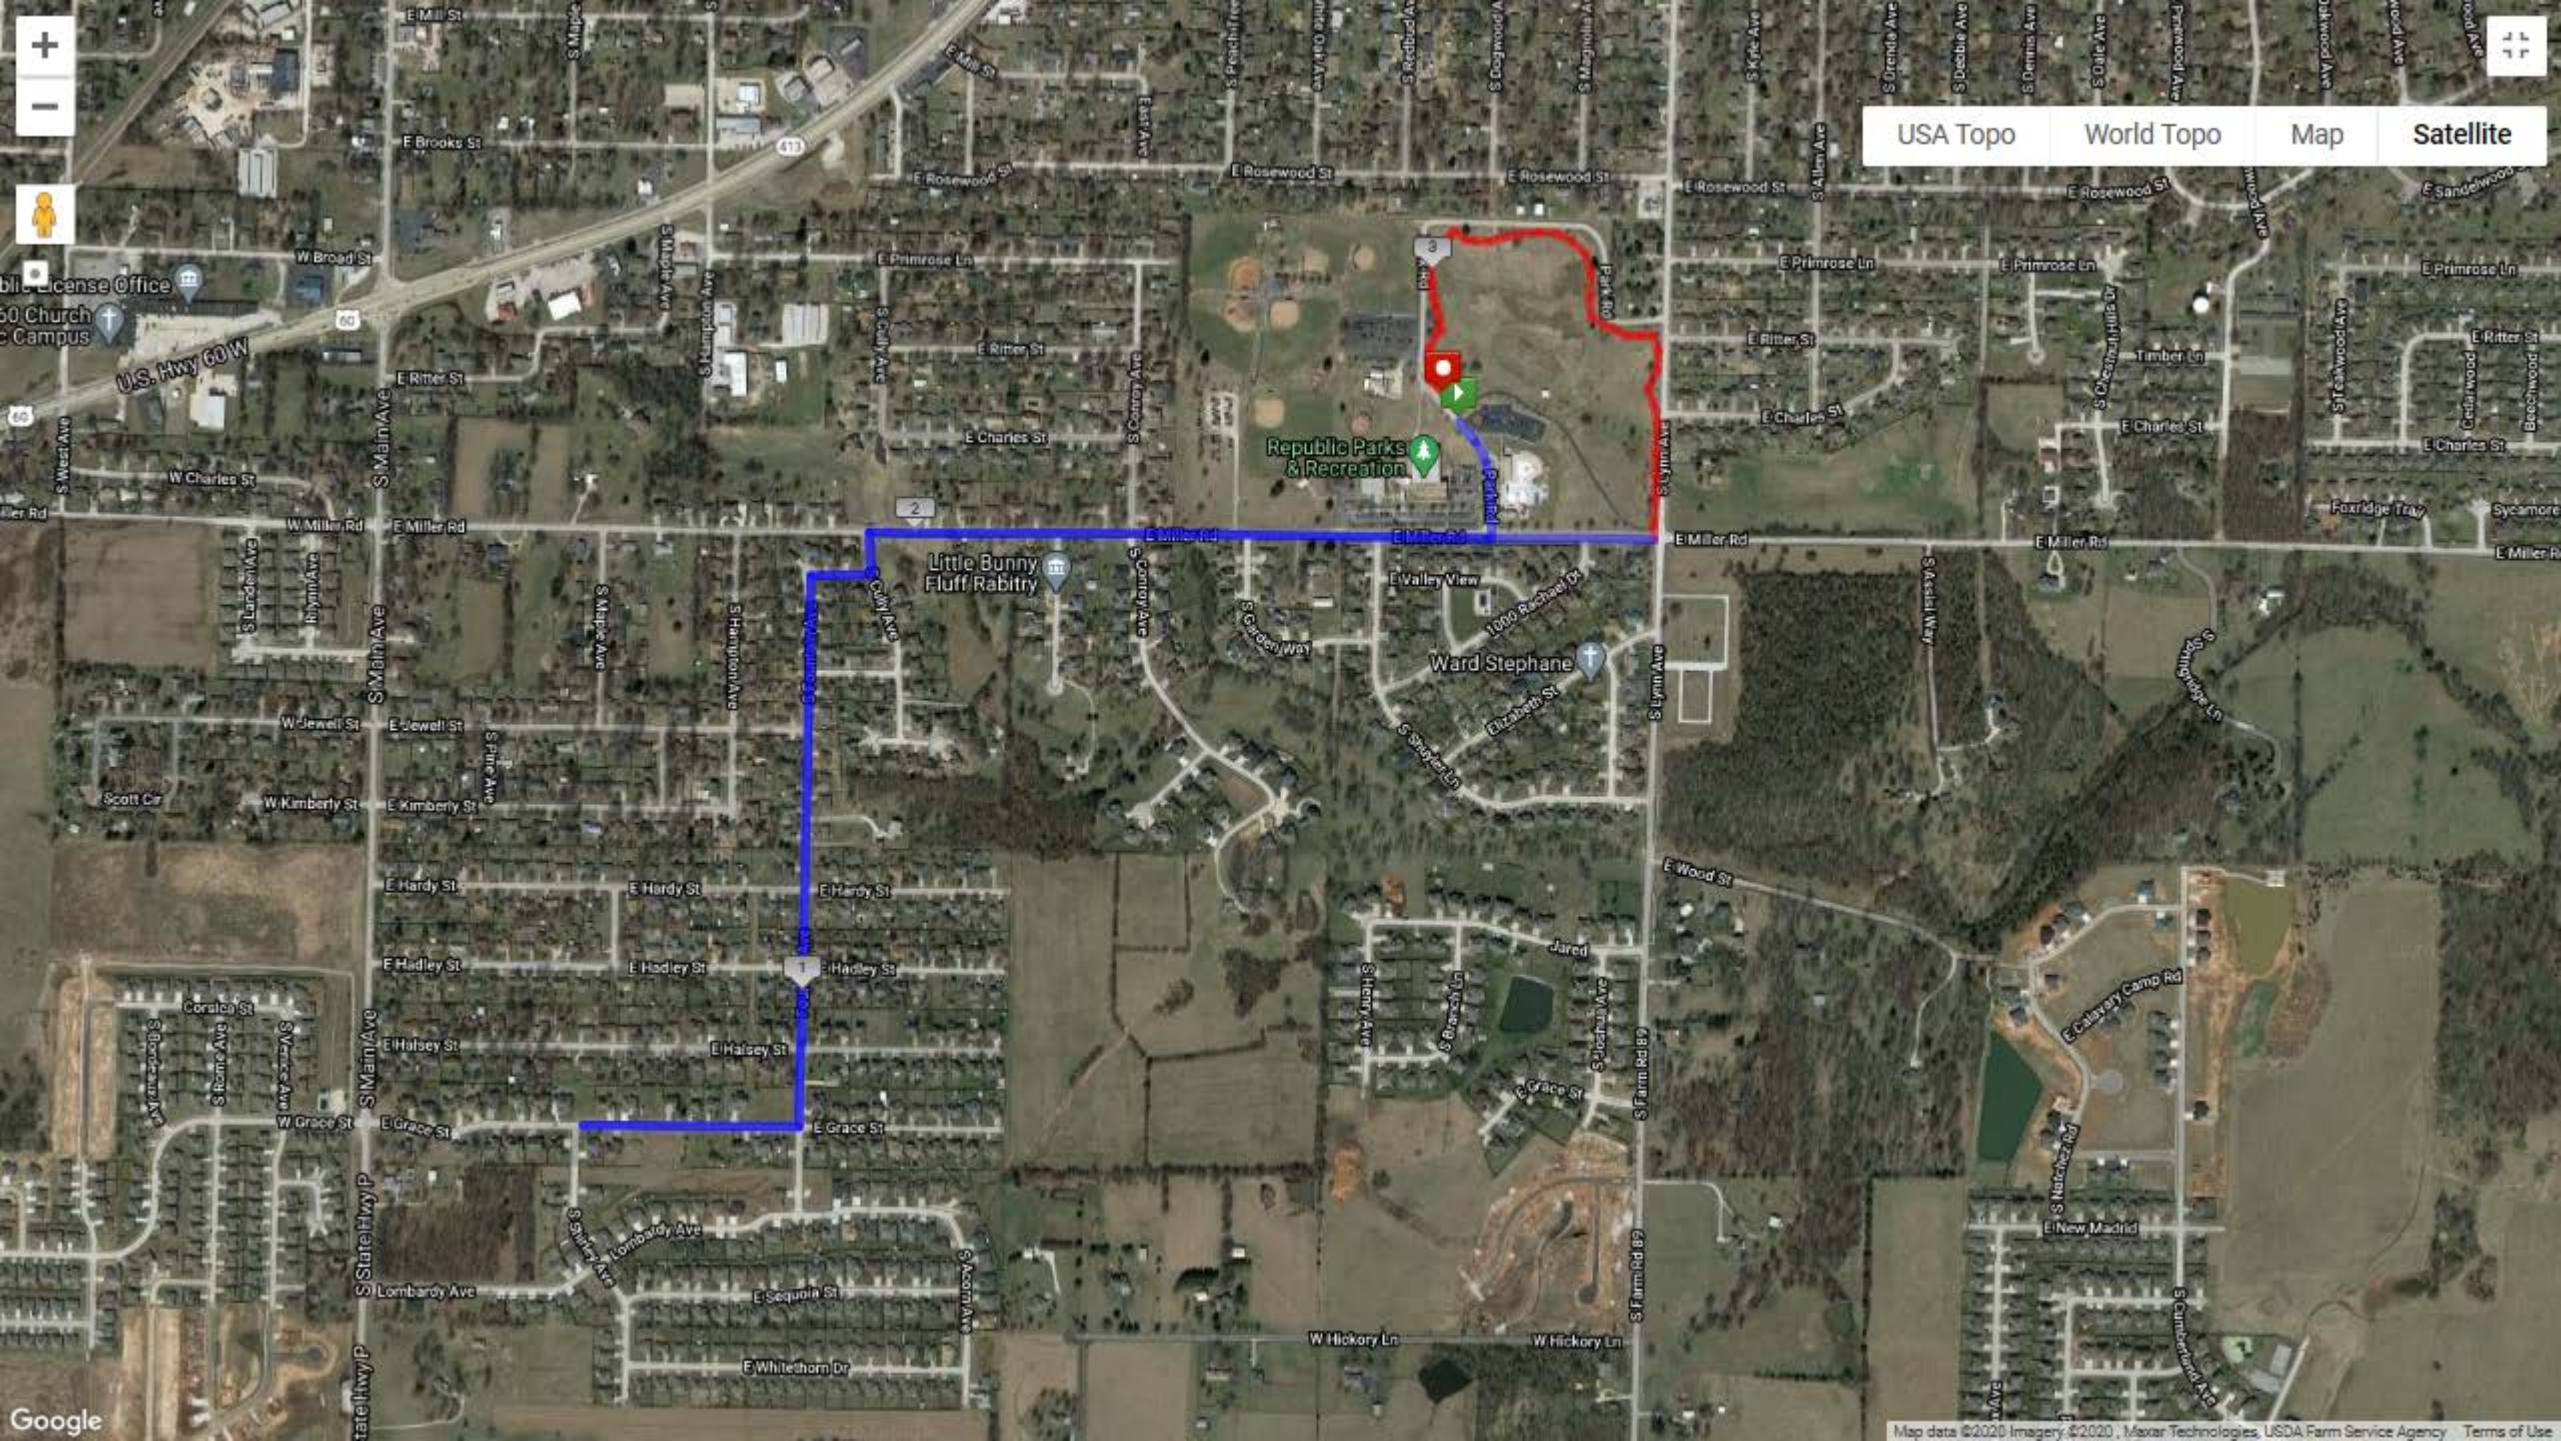

USA Topo World Topo Map Satellite

USA Topo

World Topo

Map

Satellite

Republic

Tot's Spot

Meadowview Baptist Church

W Elm St

Republic License Office

S Main Ave

Republic Parks & Recreation

Ward Stephane

Calvary Baptist Church

S Main Ave

W County Line Rd

W County Line Rd

S State Hwy P

W County Line Rd

Farm Rd 194

Farm Rd 194

Farm Rd 194

USA Topo World Topo Map Satellite